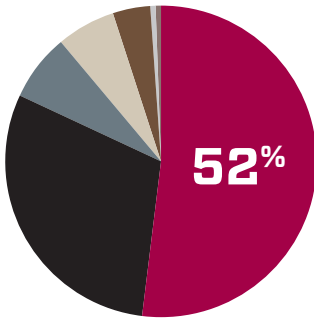

Loyola University Chicago School of Law

ENTERING CLASS OF 2016*

STATISTICS

Female/Male Ratio	53% / 47%
Median Age	24
Age Range	21-67
Students of Color	32.7%
States Represented	30
Undergraduate Institutions Represented	118
Undergraduate Majors	67

FAFSA/specialized
scholarships and
fellowships deadline

April 1:

Priority application
deadline

2016-17 TUITION

FULL-TIME:

\$45,545

PART-TIME:

\$34,178

FINANCIAL AID

In addition to federal loans, you may qualify for Loyola institutional aid including merit scholarships, fellowships, Loyola Community Service Scholarships, specialized scholarships, and need-based scholarships. For more information: LUC.edu/law/FA

EMPLOYMENT INFORMATION FOR 2015 GRADUATES

EMPLOYED BY JOB TYPE

■ Law firms	52%
■ Business	30%
■ Government	7%
■ Public interest	6%
■ Judicial clerkships	4%
■ Academia	.5%
■ Pursuing advanced degrees	.5%