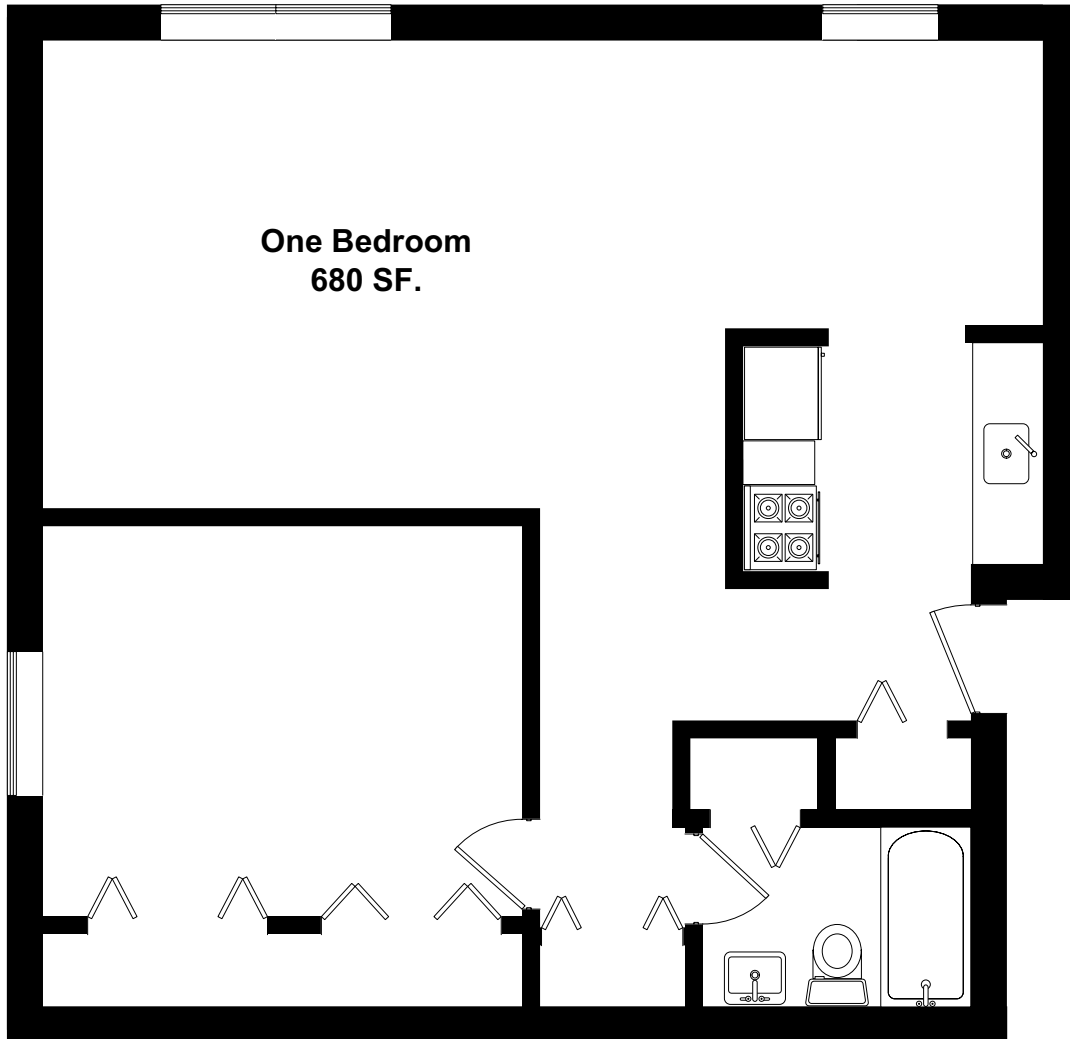

St. Louis Hall

Unit # A206, A306, A406, A506

St. Louis Hall

Unit # A207, A307, A407, A507

St. Louis Hall

Unit # A208, A308, A408, A508

St. Louis Hall

Unit # B201, B301, B401, B501

St. Louis Hall

Unit # B202, B302, B402, B502

St. Louis Hall

Unit # B203, B303, B403, B503

**Two Bedroom
799 SF.**

St. Louis Hall

Unit # B204, B304, B404, B504

One Bedroom
699 SF.

St. Louis Hall

Unit # B205, B305, B405, B505

St. Louis Hall

Unit # B205, B305, B405, B505

One Bedroom
699 SF.

St. Louis Hall

Unit # B207, B307, B407, B507