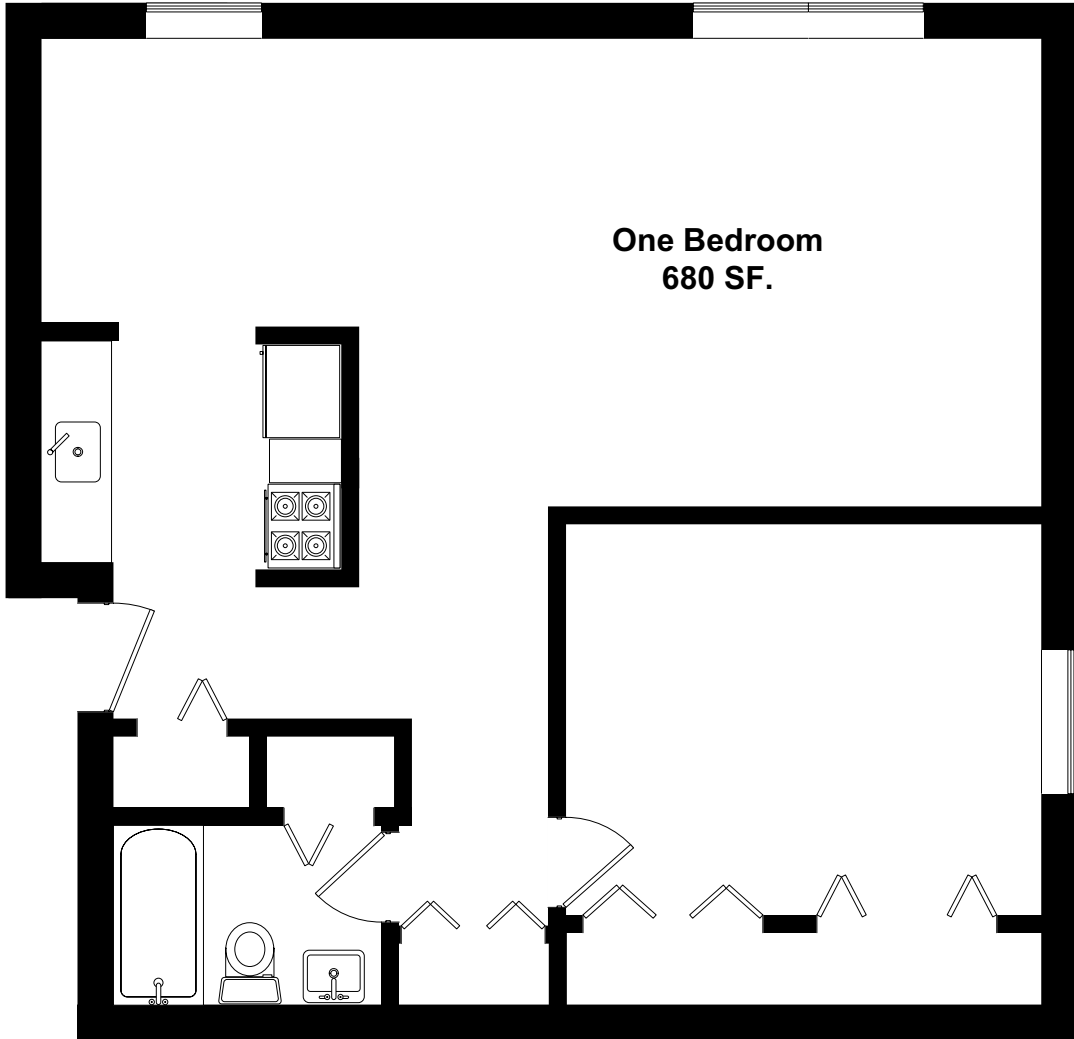

St. Louis Hall

Unit # A206, A306, A406, A506

St. Louis Hall

Unit # A207, A307, A407, A507

St. Louis Hall

Unit # A208, A308, A408, A508

St. Louis Hall

Unit # B201, B301, B401, B501

St. Louis Hall

Unit # B202, B302, B402, B502

St. Louis Hall

Unit # B203, B303, B403, B503

**Two Bedroom
799 SF.**

St. Louis Hall

Unit # B204, B304, B404, B504

One Bedroom
699 SF.

St. Louis Hall

Unit # B205, B305, B405, B505

St. Louis Hall

Unit # B205, B305, B405, B505

One Bedroom
699 SF.

St. Louis Hall

Unit # B207, B307, B407, B507