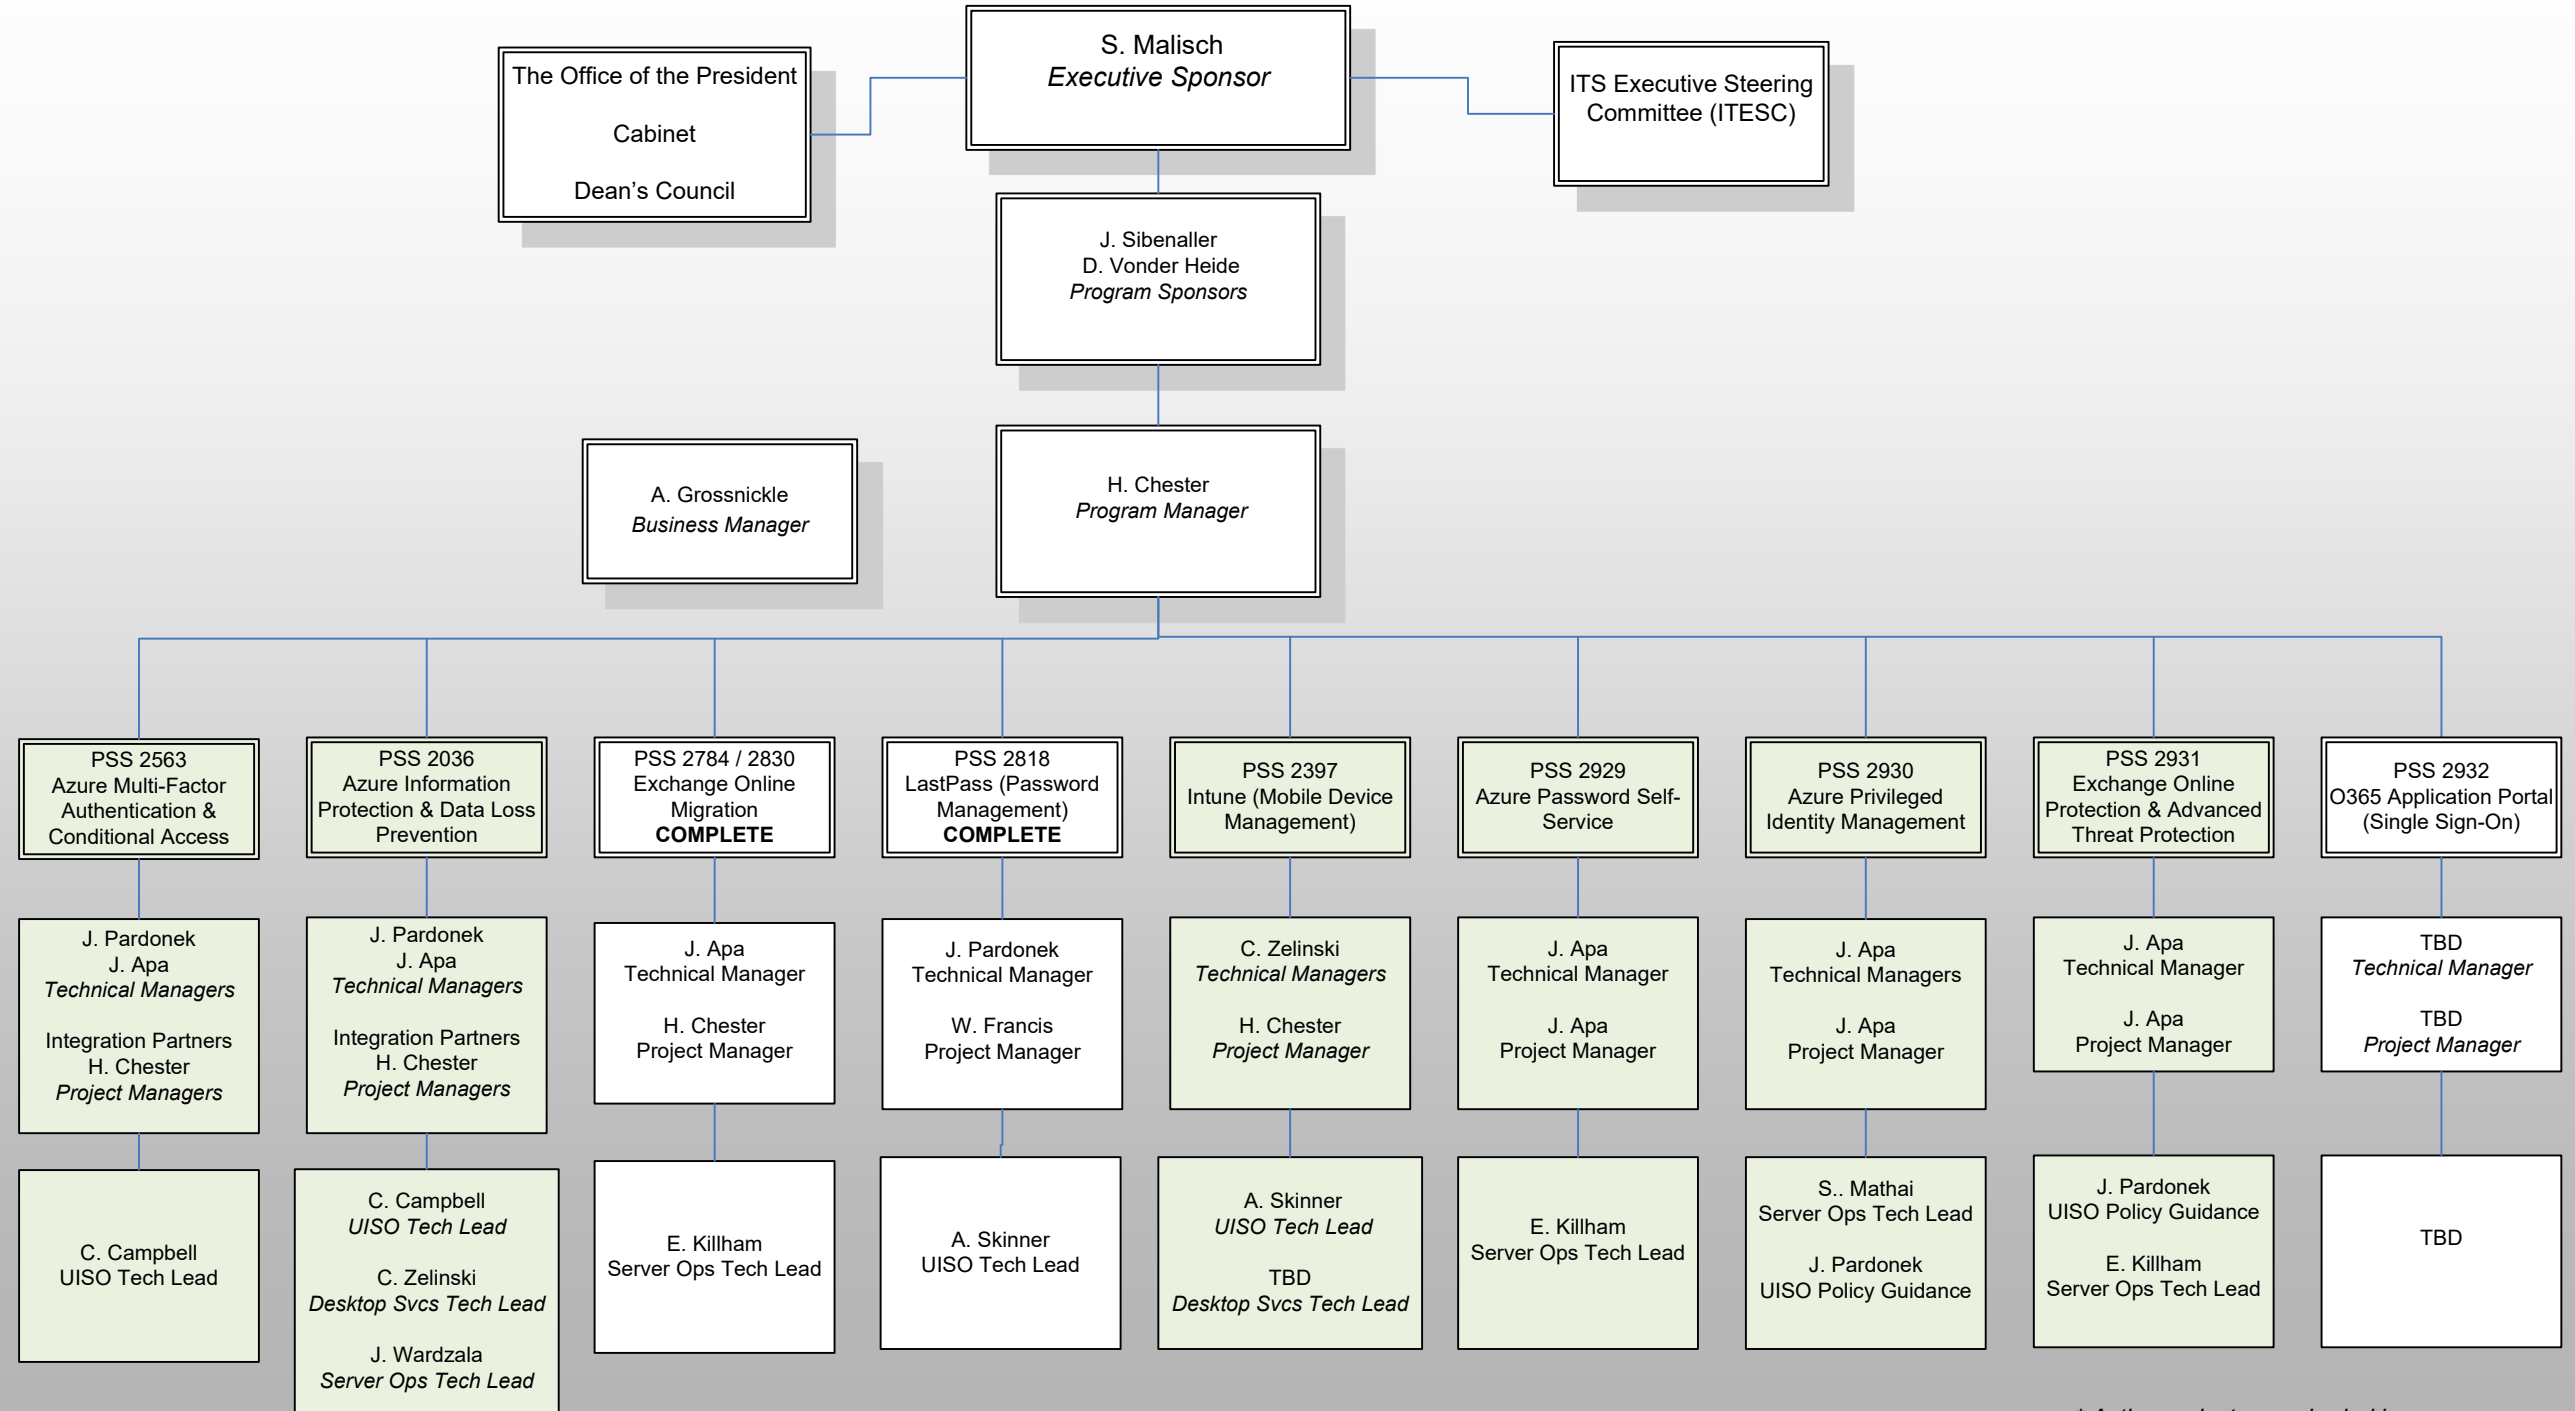

# PSS 2783 LDE Foundation: Collaboration and Security Program Organizational Breakdown Structure

\* Active projects are shaded in green