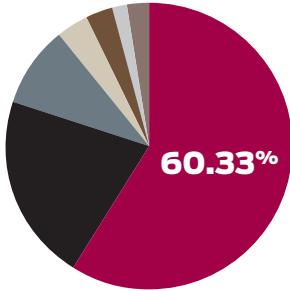

LOYOLA UNIVERSITY CHICAGO SCHOOL OF LAW

Entering Class of 2017*

STATISTICS

Female/Male Ratio:	66%/34%
Median Age:	24
Age Range:	21-52
Students of Color:	34%
States Represented:	34
Undergraduate Institutions Represented:	134
Undergraduate Majors:	64
Median LSAT:	158
Median GPA:	3.39
25th Percentile LSAT:	154
25th Percentile GPA:	3.09
75th Percentile LSAT:	160
75th Percentile GPA:	3.64

April 1:

Priority application deadline

July 1:

Final application deadline

2017-18 tuition

FULL-TIME:

\$46,460

WEEKEND:

\$34,860

Financial Aid

In addition to federal loans, you may qualify for Loyola institutional aid including merit scholarships, fellowships, Loyola Community Service Scholarships, specialized scholarships, and need-based scholarships. For more information: LUC.edu/law/FA

Employment Information for 2016 Graduates

EMPLOYED BY JOB TYPE

■ Law firms:	60.33%
■ Business:	21.74%
■ Government:	9.24%
■ Public interest:	3.80%
■ Judicial clerkships:	3.26%
■ Academia:	1.63%
■ Pursuing advanced degrees:	2.39%