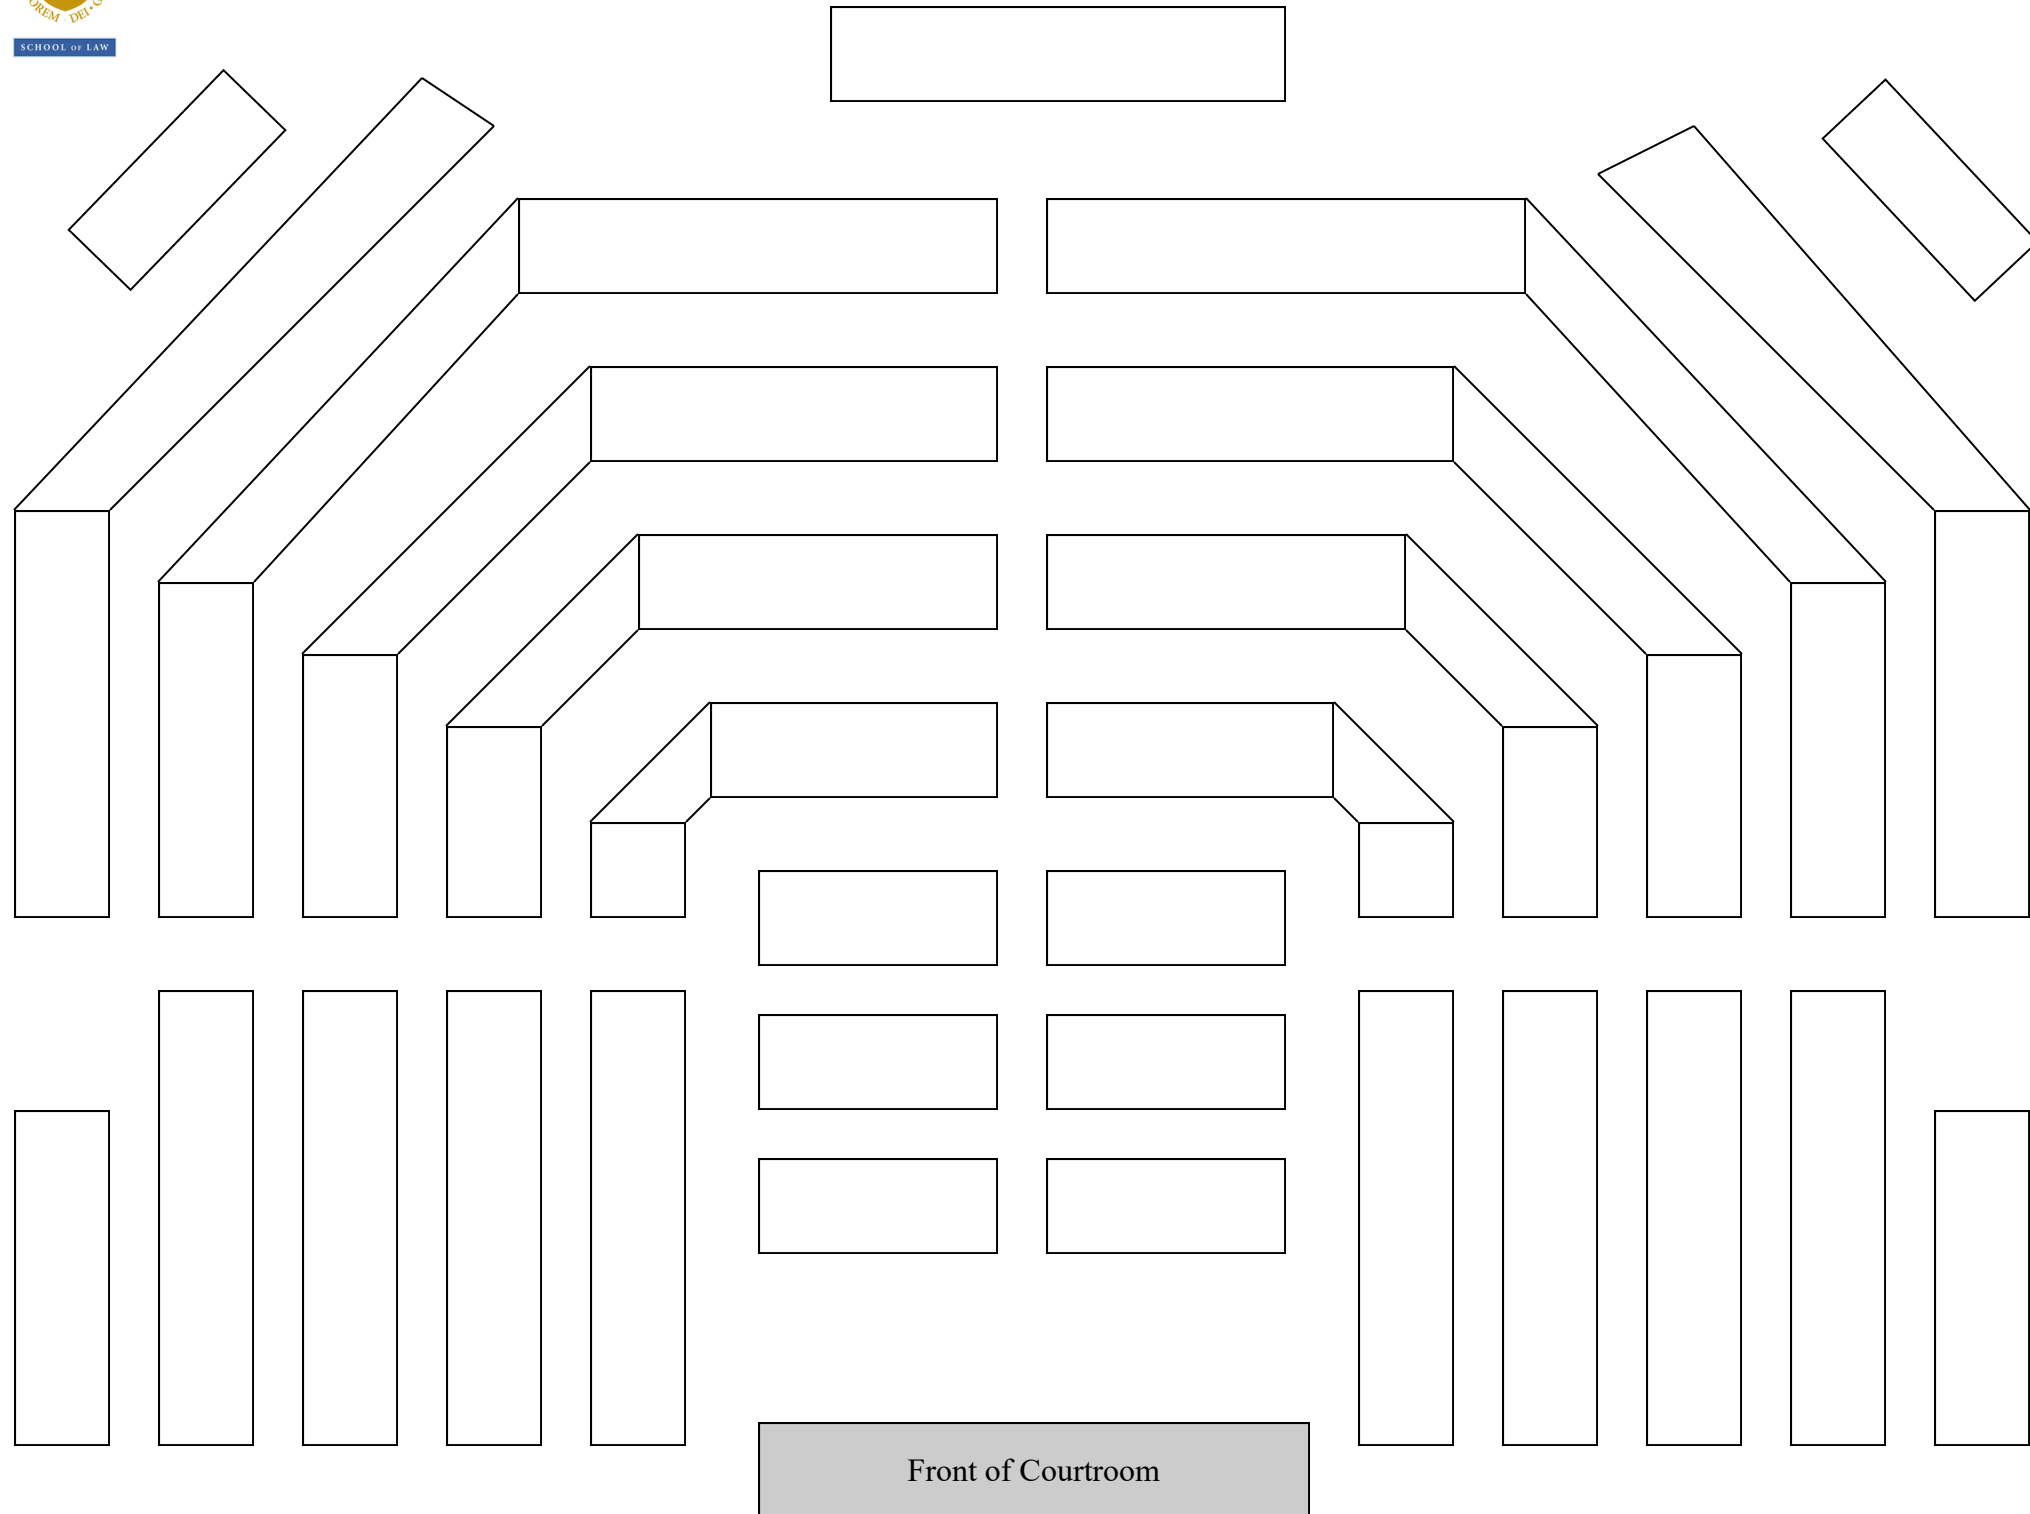

20 Seats

W
I
N
D
O
W
S

(back whiteboard)

(front whiteboard)

Entrance

Law Center: Room 1002 (18 Seats)

Law Center Room 1040

Ceremonial Courtroom

Law Center
Room 1101
40 Seats

Law Center
Room 1102
46 Seats

Law Center Room 1103

CLC Room 1104

20 Seats

SCHOOL OF LAW

Law Center
Room 1201
40 Seats

Law Center
Room 1202
46 Seats

Law Center Room 1303

Podium

CLC Room 1304

20 Seats

SCHOOL OF LAW

Law Center Room 1401

Podium

Law Center Room 1403