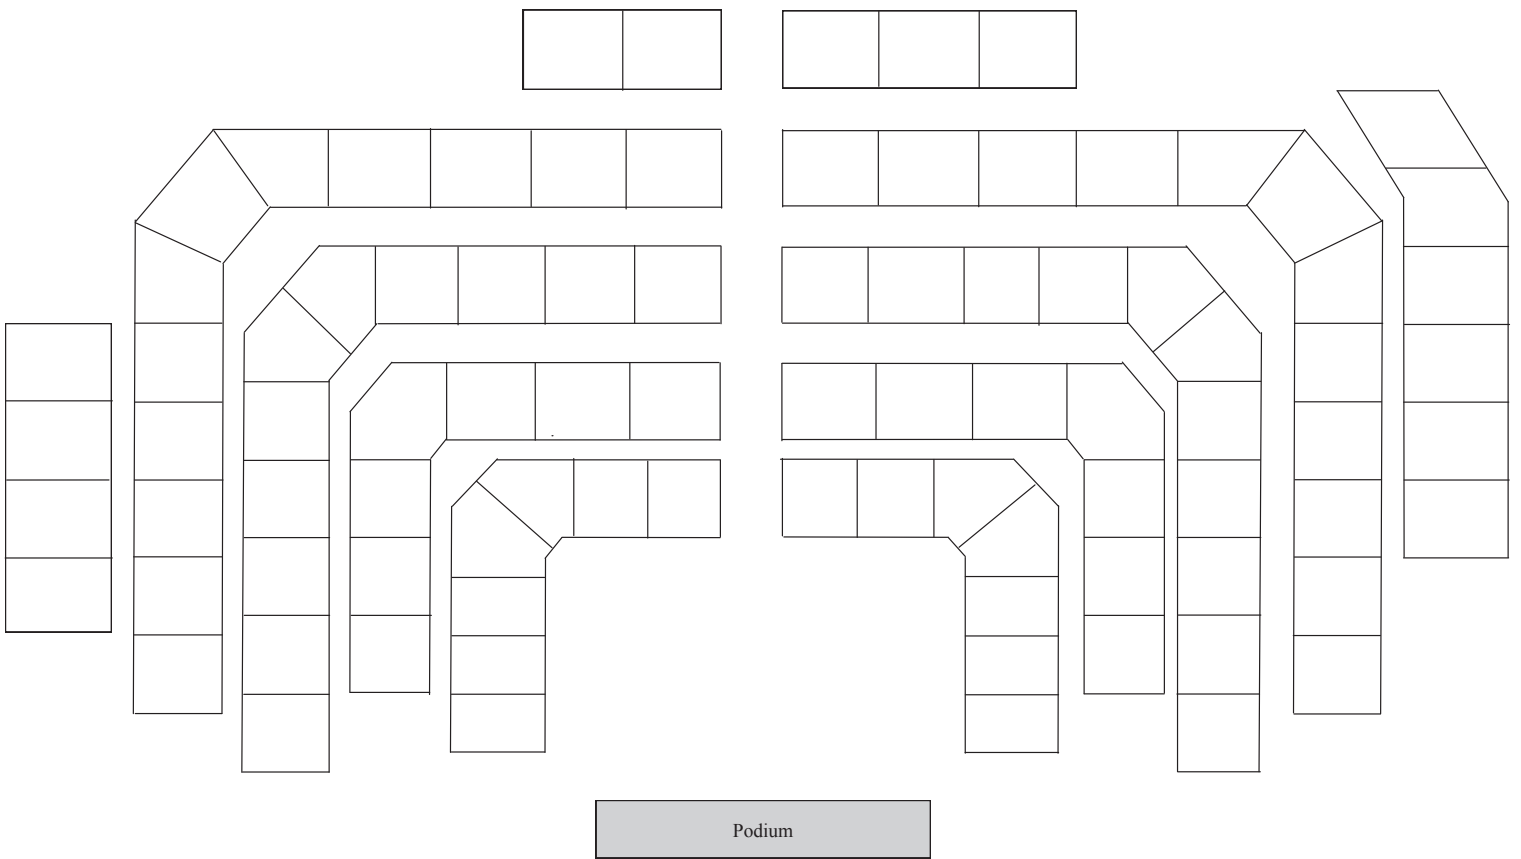

20 Seats

W
I
N
D
O
W
S

(back whiteboard)

(front whiteboard)

Entrance

Law Center: Room 1002 (18 Seats)

Law Center Room 1040

Ceremonial Courtroom

Law Center
Room 1101
40 Seats

Law Center
Room 1102
46 Seats

Law Center Room 1103

CLC Room 1104

20 Seats

SCHOOL OF LAW

Law Center
Room 1201
40 Seats

Law Center
Room 1202
46 Seats