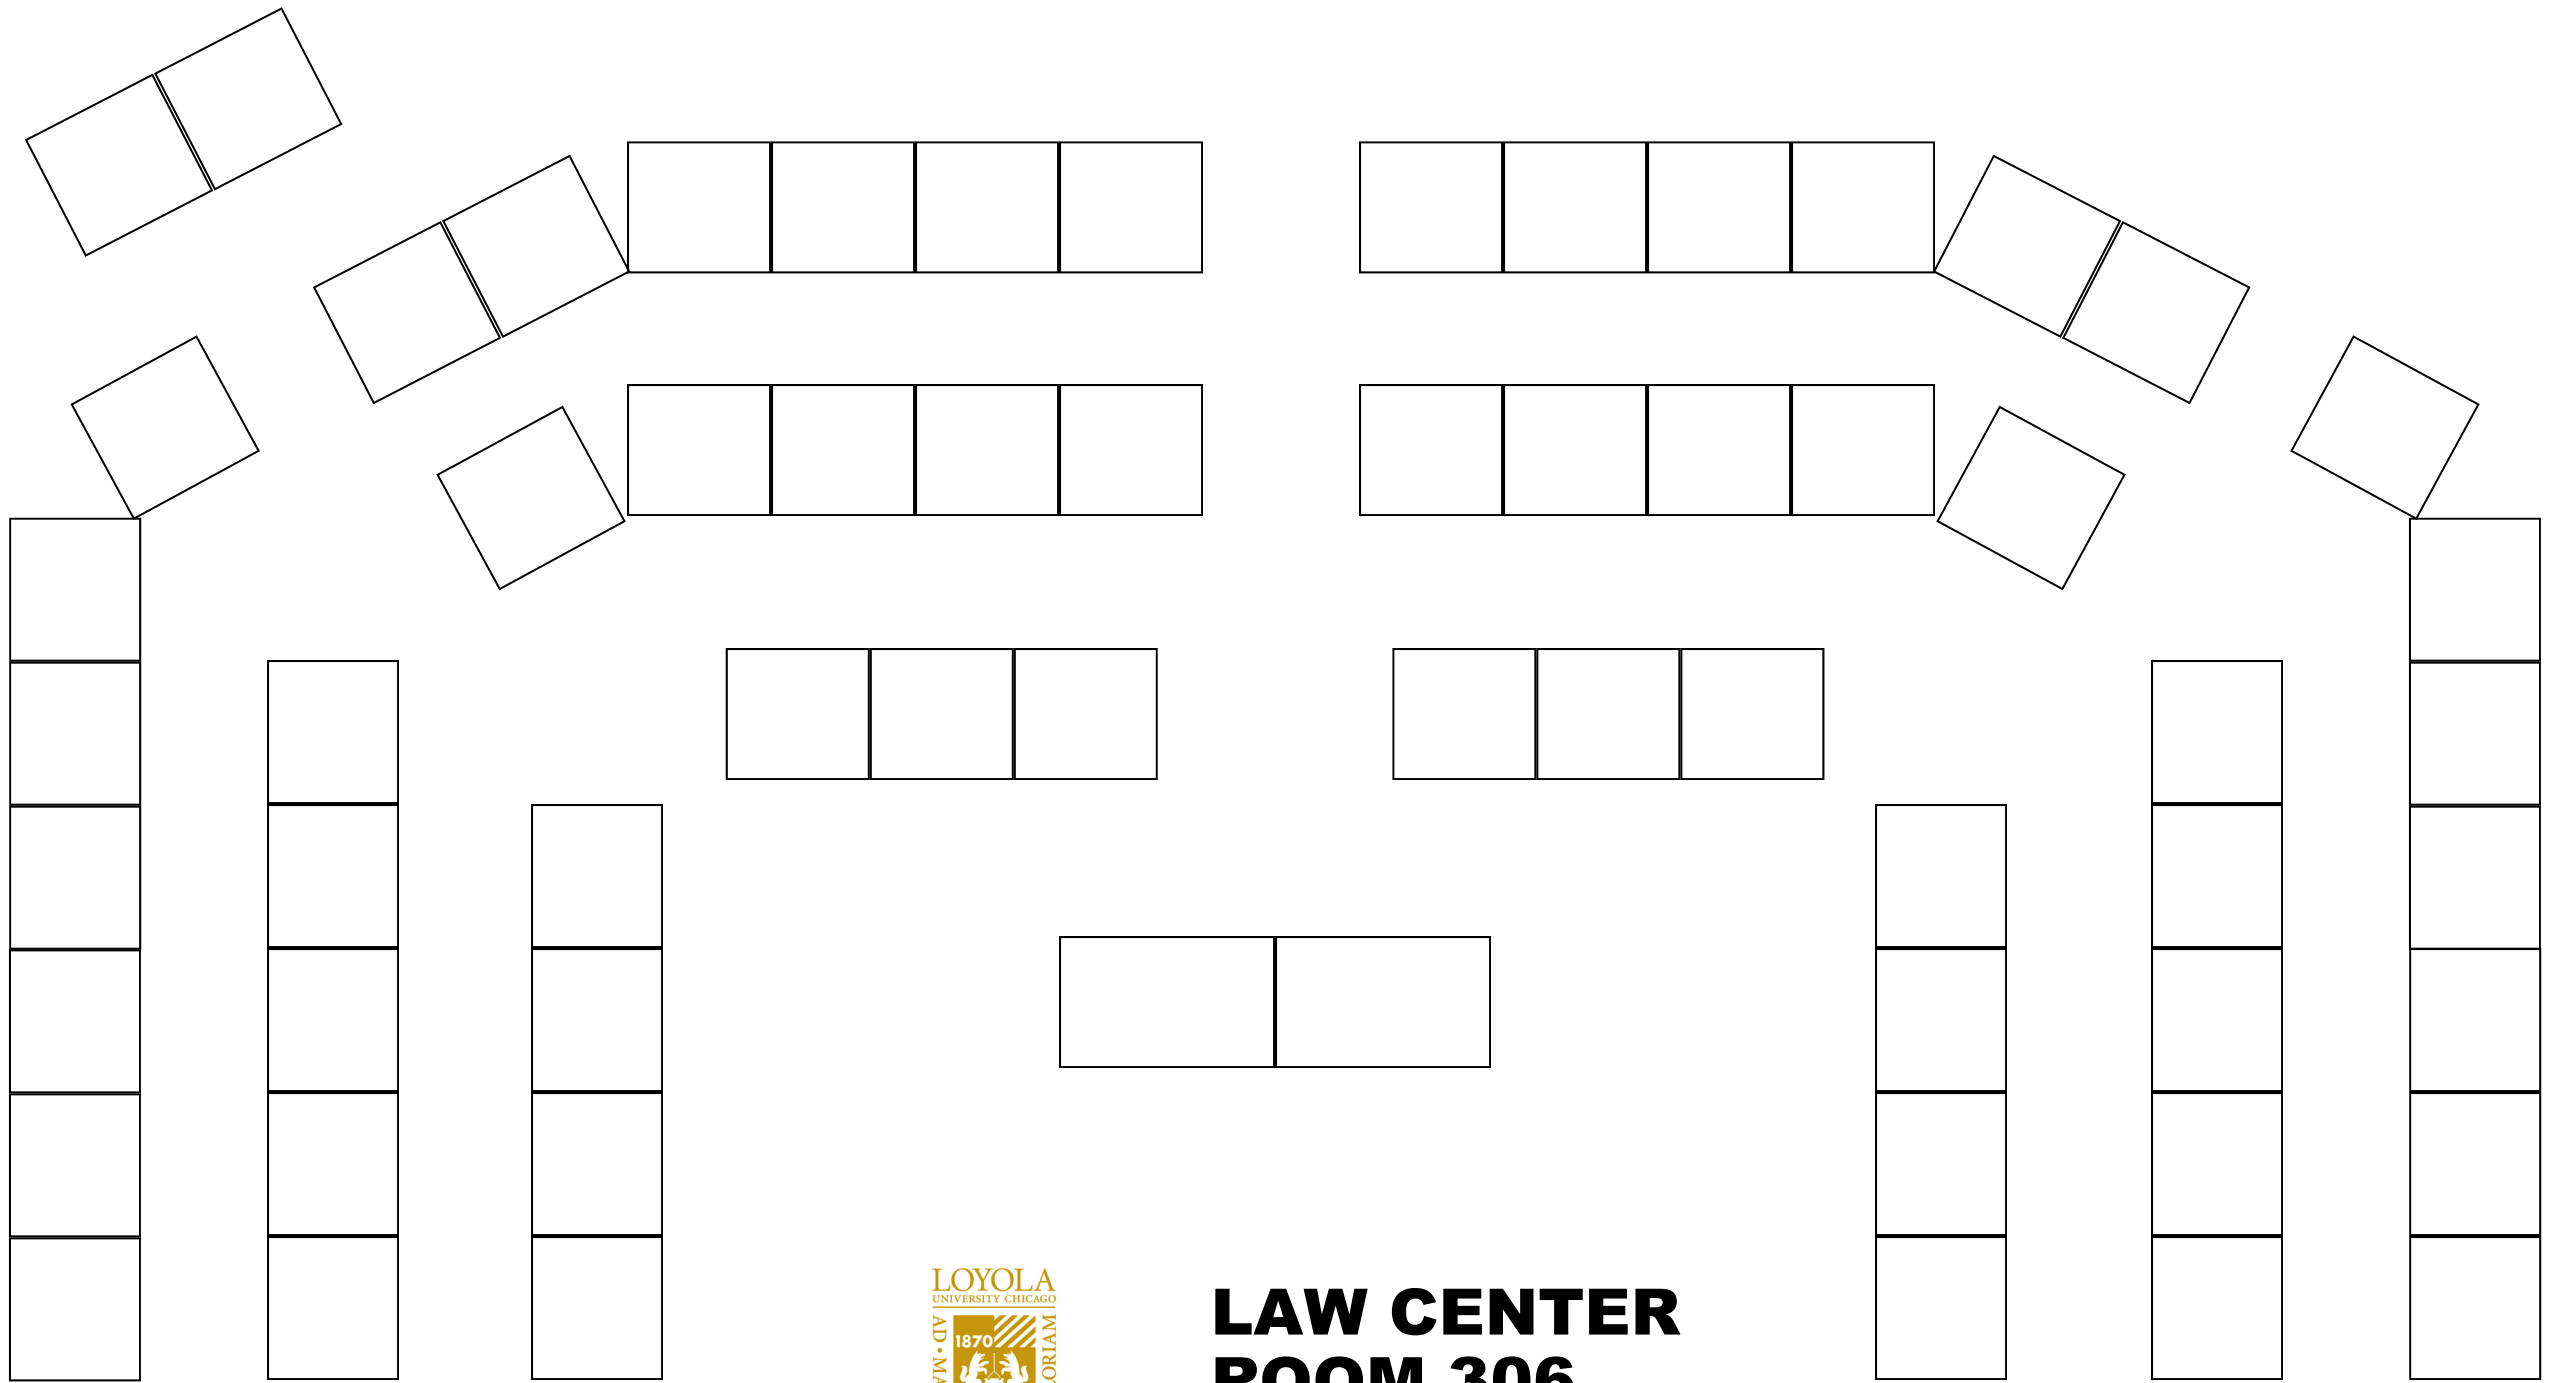

LAW CENTER ROOM 306