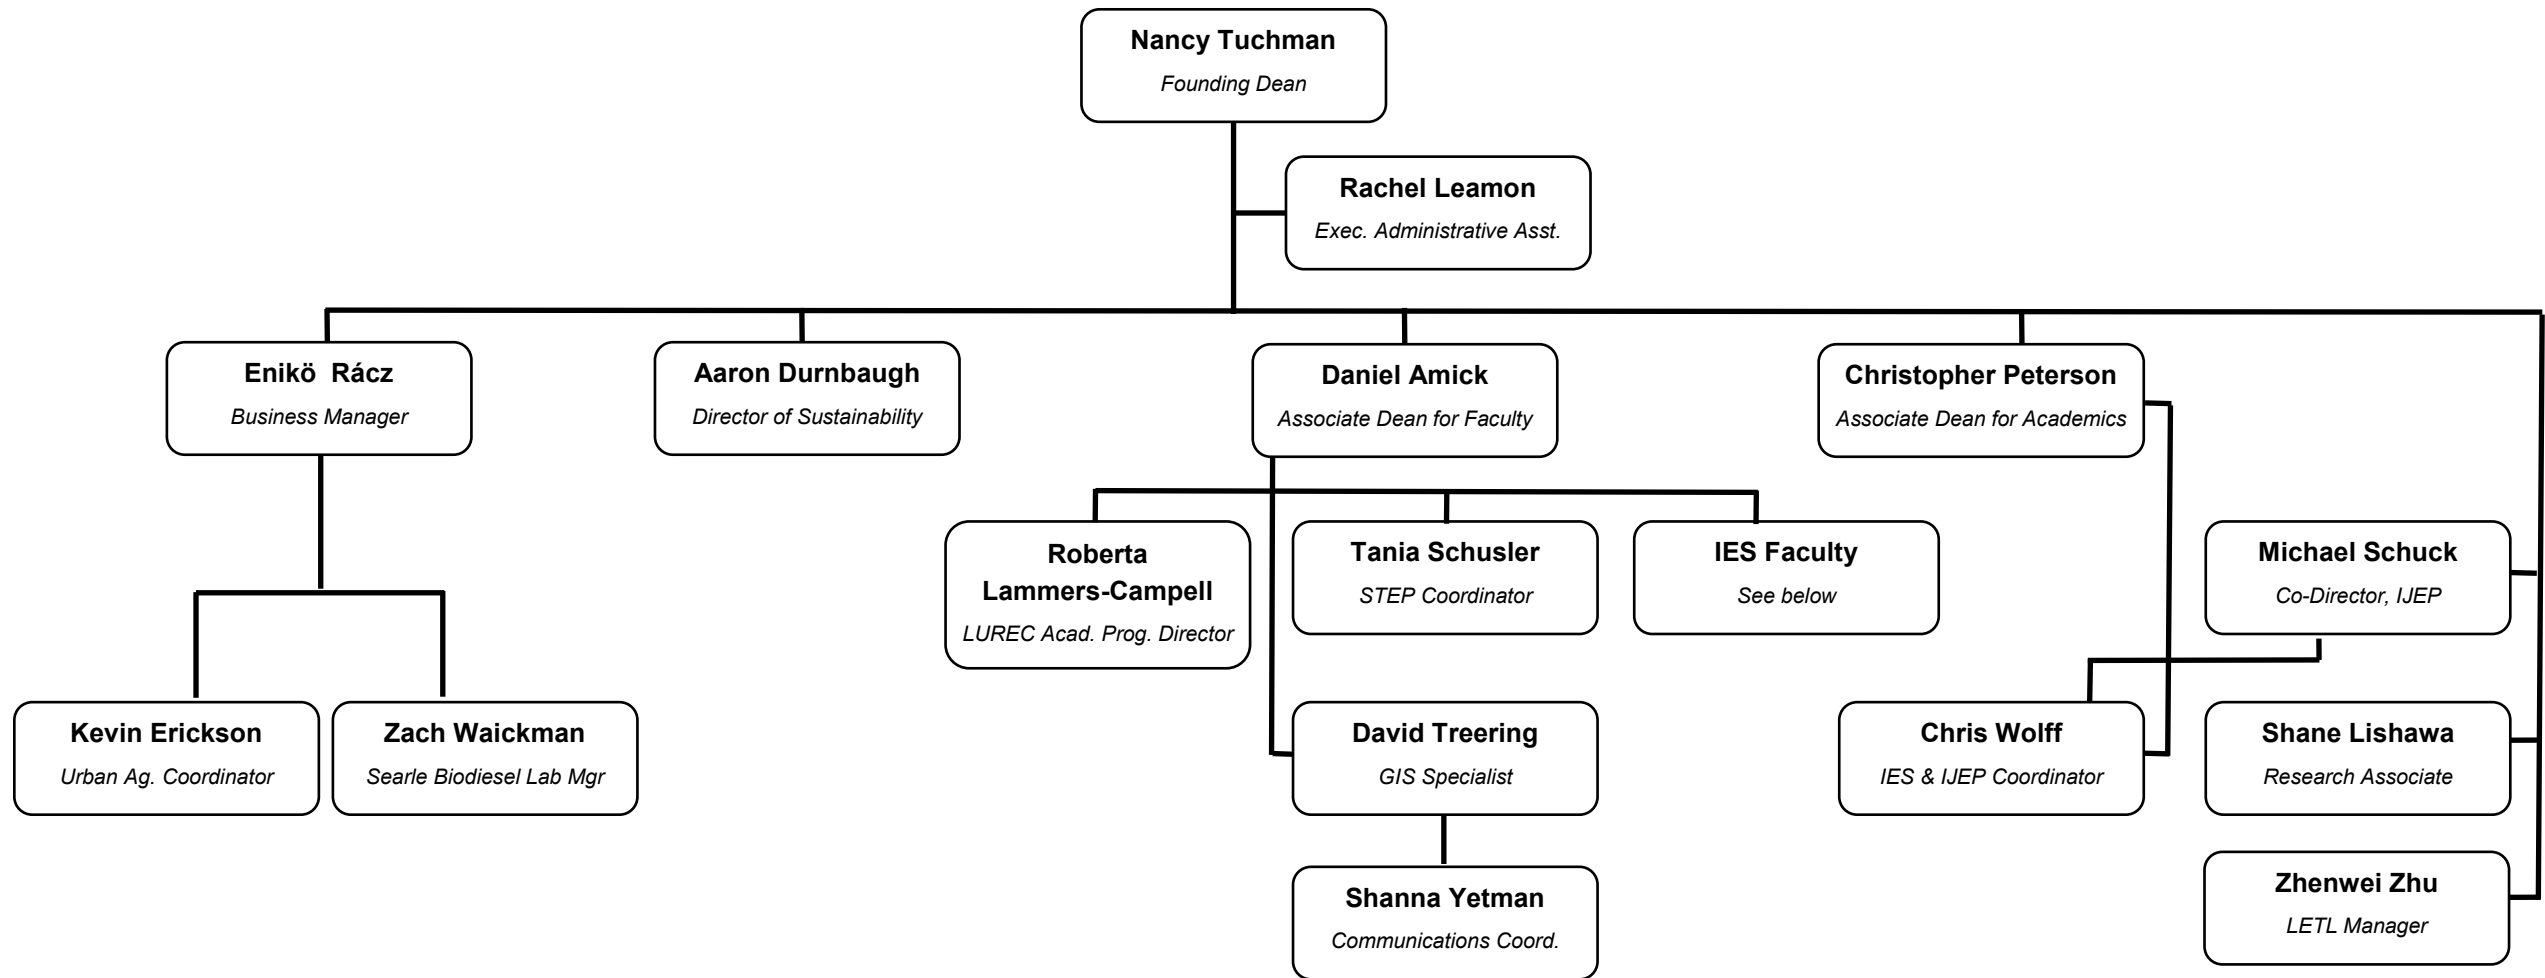

Institute of Environmental Sustainability Organization Chart

Faculty: Drs. Laura Brentner, Jo Beth D’Agostino, Ray Dybzinski, Tham Hoang, Ping Jing, Theresa Johnston, Reuben Keller, Roberta Lammers-Campbell, Nancy Landrum, Stephen Mitten, S.J., Brian Ohsowski, Tania Schusler, John Zahina-Ramos