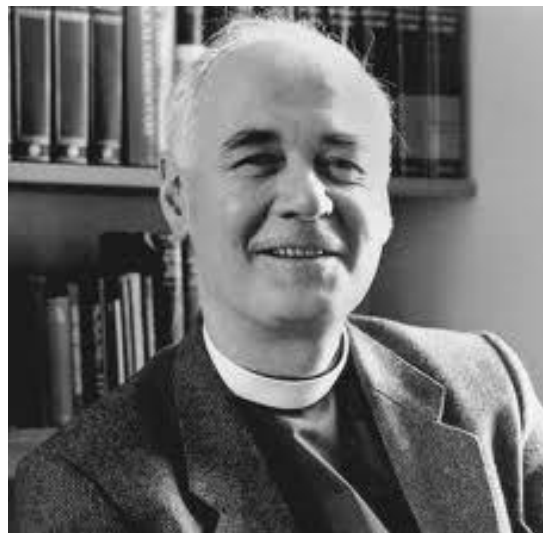

The Fifth John Cardinal Cody Lecture:

An Intelligible Universe

Rev. Dr. John
Polkinghorne,
KBE, FRS

Mosaic in Monreale Cathedral,
Palermo, 12th Century

The so-called 'Hand of God' Nebula
created by pulsar PSR B1509-58

Rev. Dr. Polkinghorne, KBE, FRS is an Anglican priest, the former President of Queens' College, Cambridge University, and former Professor of Mathematical Physics at Cambridge. He is a Fellow of the Royal Society and was knighted by the Queen in 1997. In 2002, he received the Templeton Prize.